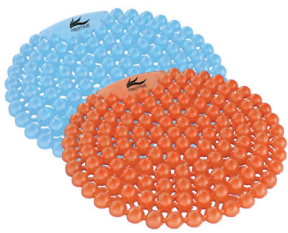

Fresh 30 Day Urinal Screen

The Fresh 30 day urinal screen is an effective urinal solution that helps reduce bad smells for up to 30 days and help prevent drain blockages.

- High quality and strong fragrance for up to 30 days.
- Deep bubble design for optimum splash back protection, with large grip pad.
- Recyclable.

Urinal Screen	Part #
Fresh 30 Day Urinal Screen Mango Zest	PR1310
Fresh 30 Day Urinal Screen Fresh Linen	PR1311