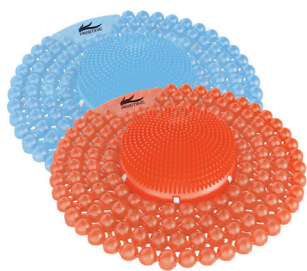

Starter Pack	Part #
1 x Dispenser, 1 x Mango Zest Refill, 2 X C-Cell Batteries	PR1432
1 x Dispenser, 1 x Fresh Linen Refill, 2 X C-Cell Batteries	PR1434

Dispenser	Part #
Air Fresh Aerosol Automatic Dispenser	PR1430
Refill	Part #
Air Fresh Aerosol Mango Zest Refill	PR1431
Air Fresh Aerosol Fresh Linen Refill	PR1433

Fresh 30 Day Urinal Screen

The Fresh 30 day urinal screen is an effective urinal solution that helps reduce bad smells for up to 30 days and help prevent drain blockages.

- High quality and strong fragrance for up to 30 days.
- Deep bubble design for optimum splash back protection, with large grip pad.
- Recyclable.

Urinal Screen	Part #
Fresh 30 Day Urinal Screen Mango Zest	PR1310
Fresh 30 Day Urinal Screen Fresh Linen	PR1311

Triple Action 60 Day Urinal Screen

The triple action 60 day screen is a revolutionary solution that helps to reduce bad smells for up to 60 days with a deep bubble & bristle design that prevents splash back, drain blockages and uric salt build up.

- High quality & strong fragrance up to 30 days.
- Large grip pad and flexible lattice to sit comfortably in any urinal.
- Recyclable.

Refill	Part #
Fresh Trough Urinal Screen Mango Zest	PR1330
Fresh Trough Urinal Screen Fresh Linen	PR1331